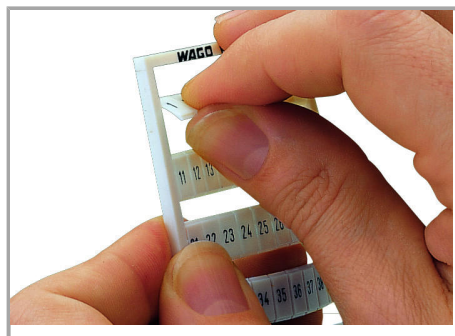

Weight	8,5 g
Fire load	0,257 MJ

Commercial data

Product Group	2 (Terminal Block Accessories)
Packaging type	BOX
Country of origin	DE
GTIN	4017332616454
Customs tariff number	491 19900000

Counterpart

Installation Notes

Application

Separating a strip from the WMB marker card.