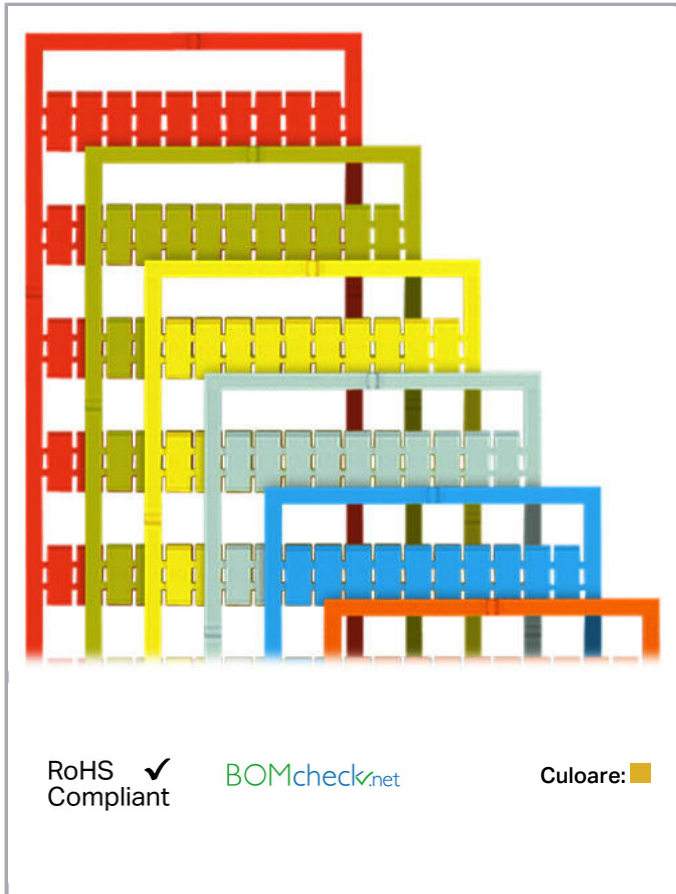

Fișă tehnică | Număr articol: 794-558/000-002

WMB marking card; as card; MARKED; 100,103,...187 &101,...188 & 102...189; stretchable 5 - 5.2 mm; Horizontal marking; snap-on type; yellow

www.wago.com/794-558/000-002

Date

Technical Data

Suitable	For Triple-Deck Terminal Blocks
Marking	100, 103, 106, ..., 187 and 101, 104, 107, ..., 188 and 102, 105, 108, ..., 189 and 190, 193, 196, 191, 194, 197, 192, 195, 198, ;
Marking	100, 103, 106, ..., 187 and 101, 104, 107, ..., 188 and 102, 105, 108, ..., 189 and 190, 193, 196, 191, 194, 197, 192, 195, 198, ;
Marking (number)	1
Marking direction	Horizontal marking
Marking color	black
Marking type	Digits

Geometrical Data

Marker/Strip width	5 mm
Marker width	5 mm

Material Data

Color	yellow
Weight	9 g
Fire load	0,27 MJ

Commercial data

Product Group	2 (Terminal Block Accessories)
Packaging type	BOX
Country of origin	DE
GTIN	4017332695848
Customs tariff number	49119900000

Counterpart

Installation Notes

Application

Separating a strip from the WMB marker card.

Stretching a WMB marker strip.

Separating an individual marker from the WMB marker strip – for larger terminal blocks.