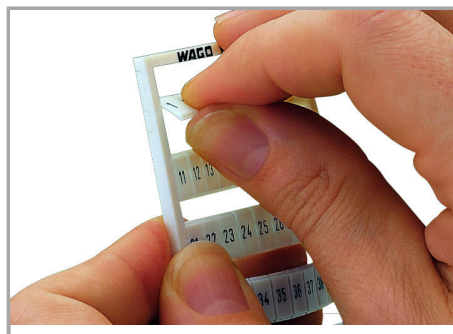

Darstellung des Aufdrucks	consecutive numbers per strip
Pre-assembly	10 strips with 10 markers per card

Geometrical Data

Marker/Strip width	5 mm
Marker width	5 mm

Material Data

Color	yellow
Weight	9 g
Fire load	0,27 MJ

Commercial data

Product Group	2 (Terminal Block Accessories)
Packaging type	BOX
Country of origin	DE
GTIN	4017332695848
Customs tariff number	49119900000

Counterpart

Installation Notes

Application

Separating a strip from the WMB marker card.