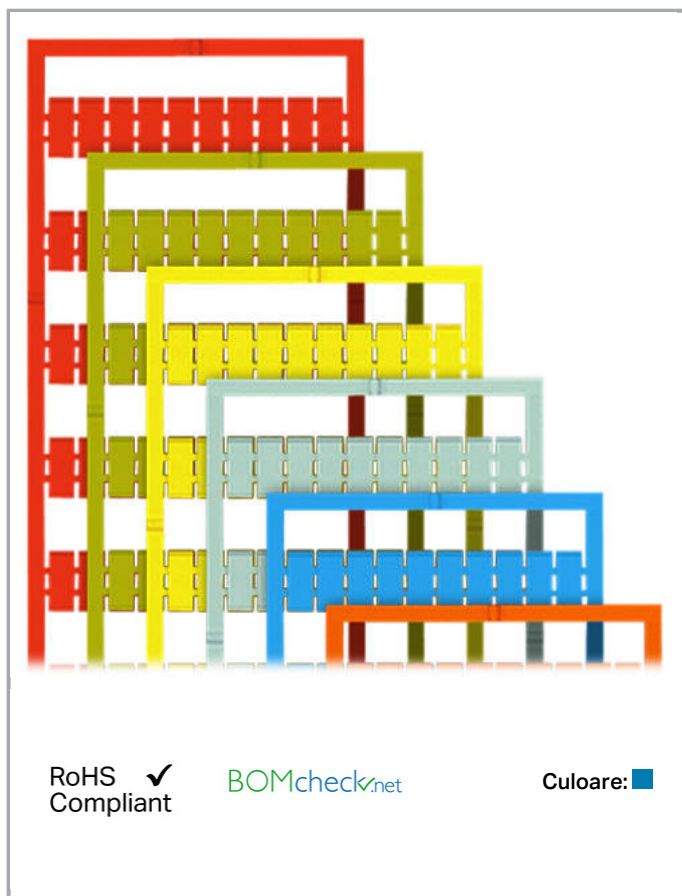

## Fișă tehnică | Număr articol: 793-507/000-006

WMB marking card; as card; MARKED; 51 ... 100 (2x); not stretchable;

Horizontal marking; snap-on type; blue

[www.wago.com/793-507/000-006](http://www.wago.com/793-507/000-006)

#### Technical Data

Marking	51 ... 100
Marking (number)	2
Marking direction	Horizontal marking
Marking color	black
Marking type	Digits
Darstellung des Aufdrucks	consecutive numbers per strip
Pre-assembly	10 strips with 10 markers per card

## Geometrical Data

Marker/Strip width	5 mm
Marker width	5 mm