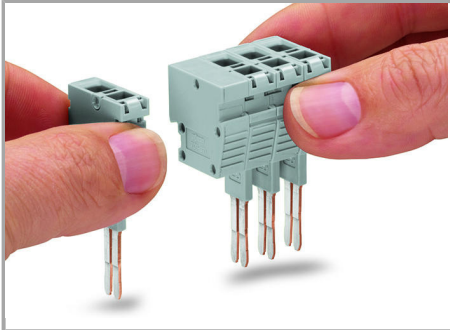

Installation Notes

Assembly

Snapping test plug and spacer modules together to assemble a multi-pole test plug module (max. 10 poles) for 8 mm terminal block width.

Supus modificărilor.