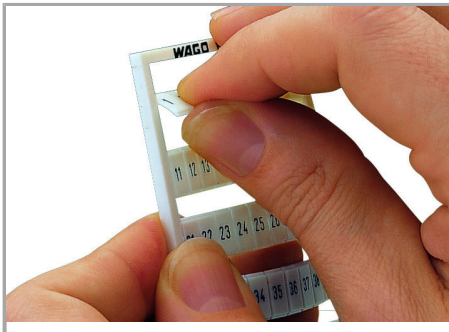

Fire load 0,257 MJ

Commercial data

Product Group	2 (Terminal Block Accessories)
Packaging type	BOX
Country of origin	DE
GTIN	4017332651905
Customs tariff number	49119900000

Counterpart

Installation Notes

Application

Separating a strip from the WMB marker card.