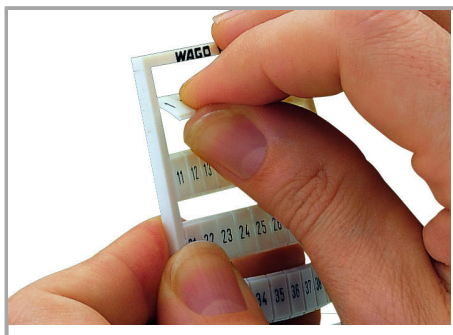

Fișă tehnică | Număr articol: 793-4580

WMB marking card; as card; MARKED; Ground (100x); stretchable 4 - 4.2 mm;
Horizontal marking; snap-on type; white

www.wago.com/793-4580

Date

Technical Data

Marking (number)	100
Marking direction	Horizontal marking
Marking color	black
Marking type	Symbol
Darstellung des Aufdrucks	same symbols per strip
Pre-assembly	10 strips with 10 markers per card

Geometrical Data

Marker/Strip width	4 ... 4.2 mm
Marker width	4 mm

Material Data

Color	white
Weight	7,2 g

Supus modificărilor.

WAGO Kontakttechnik GmbH & Co. KG
/Representative Office Romania
Sos. Pipera-Tunari nr. 1/1
building 1, 2nd floor | 077190 Voluntari, Ilfov
Tel.: +40-(0)31 421 85 68 | Email: info-RO@wago.com

Counterpart

Installation Notes

Application

Separating a strip from the WMB marker card.

Stretching a WMB marker strip.

Separating an individual marker from the WMB marker strip – for larger terminal blocks.