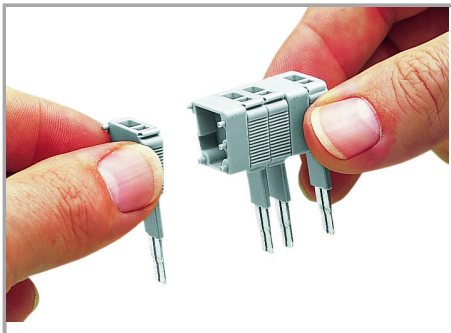

WMB marking card; as card; for terminal block width 5 - 17.5 mm; stretchable 5 - 5.2 mm; plain; snap-on type; violet

www.wago.com/793-5501/000-024

Descărcări

Documentation

Additional Information

Technical explanations	Apr 3, 2019	pdf 2,1 MB	Descărcare

CAD/CAE-Data

CAD data

2D/3D Models 249-148	URL	Descărcare

CAE data

WSCAD Universe 249-148	URL	Descărcare

Installation Notes

Assembly

Snapping test plug and spacer modules together to assemble a multipole test plug module (max. 10 poles).

Supus modificărilor.

WAGO Kontakttechnik GmbH & Co. KG
/Representative Office Romania
Sos. Pipera-Tunari nr. 1/1
building 1, 2nd floor | 077190 Voluntari, Ilfov
Tel.: +40-(0)31 421 85 68 | Email: info-RO@wago.com

Aveți întrebări despre produsele noastre?
Vă stăm la dispoziție pentru preluarea apelului la +40 (0) 31 421 85 68.