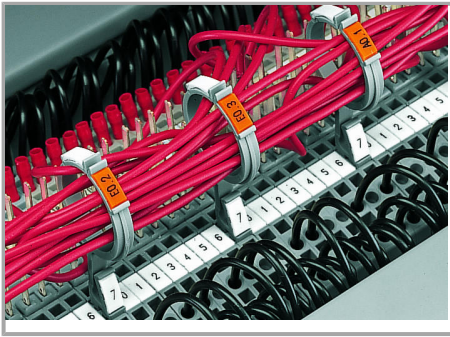

2 x group marking on top

1 x terminal block marking at the bottom

Supus modificărilor.