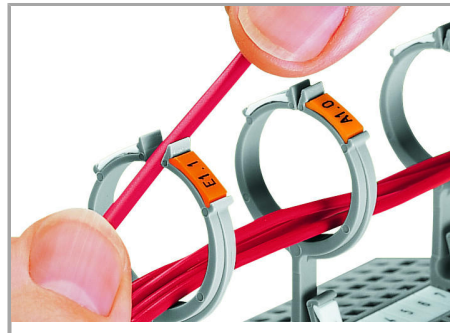

Installation

Clipping a wire harness support into the marker slot.

Inserting a cable into the wire harness support.

Supus modificărilor.

WAGO Kontakttechnik GmbH & Co. KG
/Representative Office Romania
Sos. Pipera-Tunari nr. 1/1
building 1, 2nd floor | 077190 Voluntari, Ilfov
Tel.: +40-(0)31 421 85 68 | Email: info-RO@wago.com