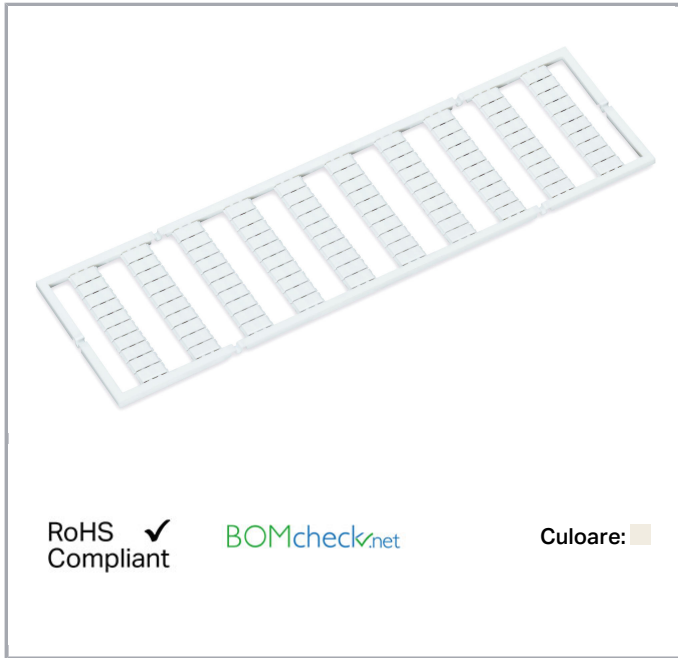

Fișă tehnică | Număr articol: 793-5546

WMB marking card; as card; MARKED; R1, S1, T1, U1, V1, W1, X1, Y1, Z1,SL (10x); stretchable 5 - 5.2 mm; Horizontal marking; snap-on type; white

www.wago.com/793-5546

Date

Technical Data

Marking	R1, S1, T1, U1, V1, W1, X1, Y1, Z1,SL
Marking (number)	10
Marking direction	Horizontal marking
Marking color	black
Marking type	Symbol
Darstellung des Aufdrucks	Consecutive symbols each strip
Pre-assembly	10 strips with 10 markers per card

Geometrical Data

Marker/Strip width	5 ... 5,2 mm
Marker width	5 mm

Material Data

Color	white
-------	-------

Supus modificărilor.

WAGO Kontakttechnik GmbH & Co. KG
/Representative Office Romania
Sos. Pipera-Tunari nr. 1/1
building 1, 2nd floor | 077190 Voluntari, Ilfov
Tel.: +40-(0)31 421 85 68 | Email: info-RO@wago.com