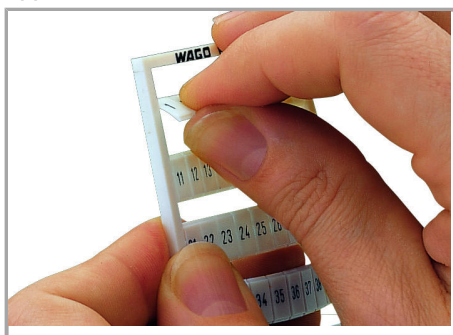

Weight	8,4 g
Fire load	0,256 MJ

Commercial data

Product Group	2 (Terminal Block Accessories)
Packaging type	BOX
Country of origin	DE
GTIN	4045454817015
Customs tariff number	491 19900000

Counterpart

Installation Notes

Application

Separating a strip from the WMB marker card.