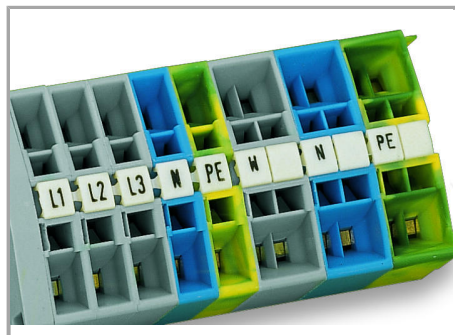

Geometrical Data

Marker/Strip width	5 mm
Marker width	5 mm

Material Data

Color	gray
Weight	6,7 g
Fire load	0,201 MJ

Commercial data

Product Group	9 (Std. Chassis Mt. Blocks)
Packaging type	BOX
Country of origin	DE
GTIN	4017332697910
Customs tariff number	49119900000

Counterpart

Installation Notes

Marking

Marking via Mini-WSB Quick markers.

Familie de produse

Mini-WSB

[Afișare globală produse din familie.](#)

Supus modificărilor.