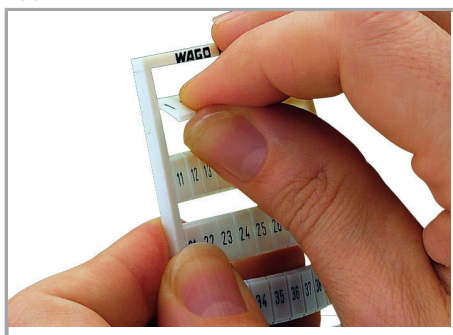

Pre-assembly

10 strips with 10 markers per card

Geometrical Data

Marker/Strip width	5 ... 5.2 mm
Marker width	5 mm

Material Data

Color	white
Weight	8,4 g
Fire load	0,256 MJ

Commercial data

Product Group	2 (Terminal Block Accessories)
Packaging type	BOX
Country of origin	DE
GTIN	4045454325398
Customs tariff number	49119900000

Counterpart

Installation Notes

Application

Separating a strip from the WMB marker card.