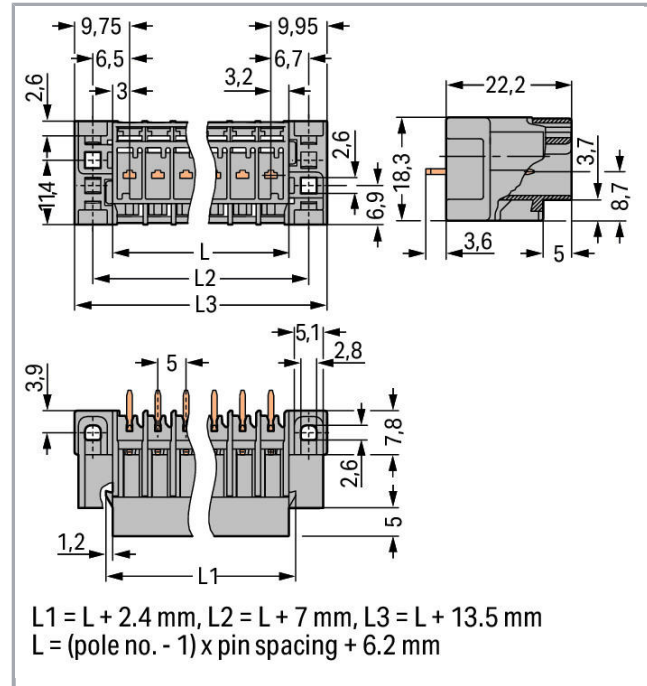

Date

Electrical data

Ratings per IEC/EN 60664-1

Nominal voltage (III/3)	250 V
Rated surge voltage (III/3)	4 kV
Rated voltage (III/2)	500 V
Rated surge voltage (III/2)	4 kV
Rated current	32 A
Legend (ratings)	(III / 3) ≙ Overvoltage category III / Pollution degree 3

Supus modificărilor.

WAGO Kontakttechnik GmbH & Co. KG
/Representative Office Romania
Sos. Pipera-Tunari nr. 1/1
building 1, 2nd floor | 077190 Voluntari, Ilfov
Tel.: +40-(0)31 421 85 68 | Email: info-RO@wago.com

Aveți întrebări despre produsele noastre?
Vă stăm la dispoziție pentru preluarea apelului la +40 (0) 31 421 85 68.