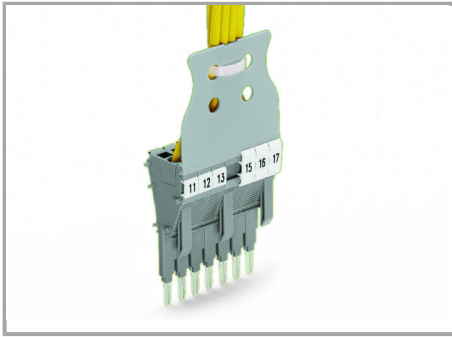

ZuSnapping tap-off and spacer modules together to assemble a multipole tap-off module (max. 10 poles).

Marking

Supus modificărilor.

Module assembly with CAGE CLAMP® connections (0.25 ... 2.5 mm²/24 ... 14 AWG), including strain relief plate and marker slots for Mini-WSB or WMB markers.