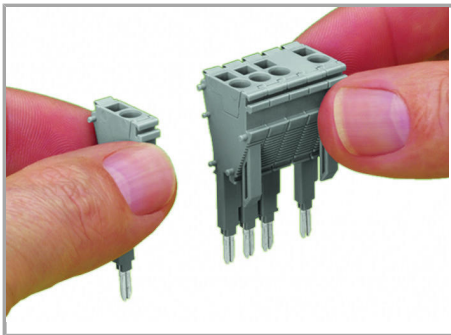

ZuSnapping tap-off and spacer modules together to assemble a multipole tap-off module (max. 10 poles).

Marking

Supus modificărilor.

Module assembly with CAGE CLAMP® connections (0.25 ... 2.5 mm²/24 ... 14 AWG), including strain relief plate and marker slots for Mini-WSB or WMB markers.