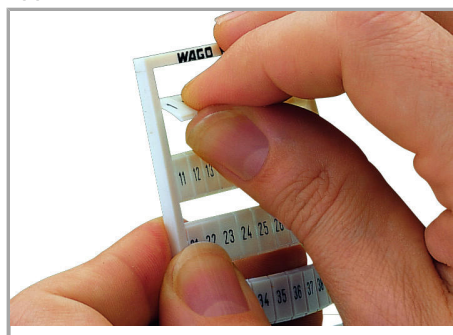

Fișă tehnică | Număr articol: 793-4677

WMB marking card; as card; MARKED; N (100x); stretchable 4 - 4.2 mm;

Vertical marking; snap-on type; white

www.wago.com/793-4677

Date

Technical Data

Marking	N
Marking (number)	100
Marking direction	Vertical marking
Marking color	black
Marking type	Symbol
Darstellung des Aufdrucks	same symbols per strip
Pre-assembly	10 strips with 10 markers per card

Geometrical Data

Marker/Strip width	4 ... 4,2 mm
Marker width	4 mm

Material Data

Color	white
-------	-------

Supus modificărilor.

WAGO Kontakttechnik GmbH & Co. KG
/Representative Office Romania
Sos. Pipera-Tunari nr. 1/1
building 1, 2nd floor | 077190 Voluntari, Ilfov
Tel.: +40-(0)31 421 85 68 | Email: info-RO@wago.com

Counterpart

Installation Notes

Application

Separating a strip from the WMB marker card.

Stretching a WMB marker strip.

Separating an individual marker from the WMB marker strip – for larger terminal blocks.