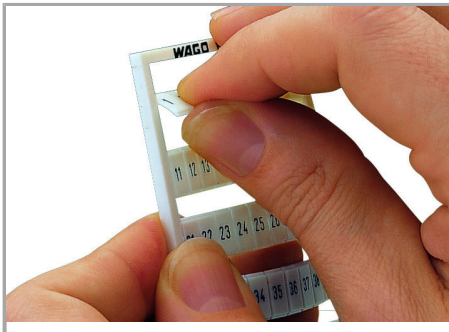

Fire load 0,257 MJ

Commercial data

Product Group	2 (Terminal Block Accessories)
Packaging type	BOX
Country of origin	DE
GTIN	4017332410564
Customs tariff number	49119900000

Counterpart

Installation Notes

Application

Separating a strip from the WMB marker card.