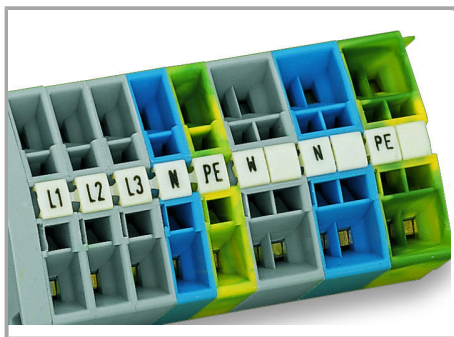

Fișă tehnică | Număr articol: 247-545/000-005

Mini-WSB marking card; as card; MARKED; .07/+ (10x/20x); not stretchable; Horizontal marking; snap-on type; red

www.wago.com/247-545/000-005

Date

Technical Data

Suitable	for WAGO-I/O-SYSTEM
Marking	.07/+ (10x/20x)
Marking direction	Horizontal marking
Marking color	black
Marking type	Symbol
Darstellung des Aufdrucks	consecutive symbols per strip
Pre-assembly	10 strips with 10 markers per card

Aveți întrebări despre produsele noastre?
Vă stăm la dispoziție pentru preluarea apelului la +40 (0) 31 421 85 68.

Marker width	5 mm
--------------	------

Material Data

Color	red
Weight	6,7 g
Fire load	0,201 MJ

Commercial data

Product Group	2 (Terminal Block Accessories)
Packaging type	BOX
Country of origin	DE
GTIN	4017332257770
Customs tariff number	4911990000

Counterpart

Installation Notes

Marking

Marking via Mini-WSB Quick markers.