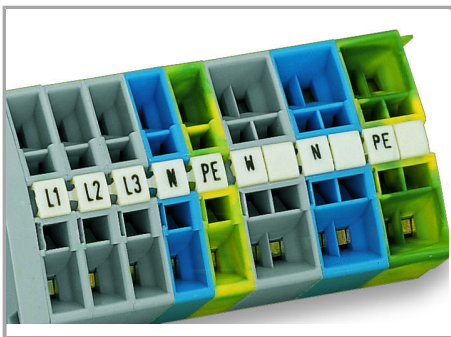

Weight	6,2 g
Fire load	0,201 MJ

Commercial data

Product Group	2 (Terminal Block Accessories)
Packaging type	BOX
Country of origin	DE
GTIN	4017332132756
Customs tariff number	491 19900000

Counterpart

Installation Notes

Marking

Marking via Mini-WSB Quick markers.

Familie de produse

Mini-WSB

Afișare globală produse din familie.

Supus modificărilor.