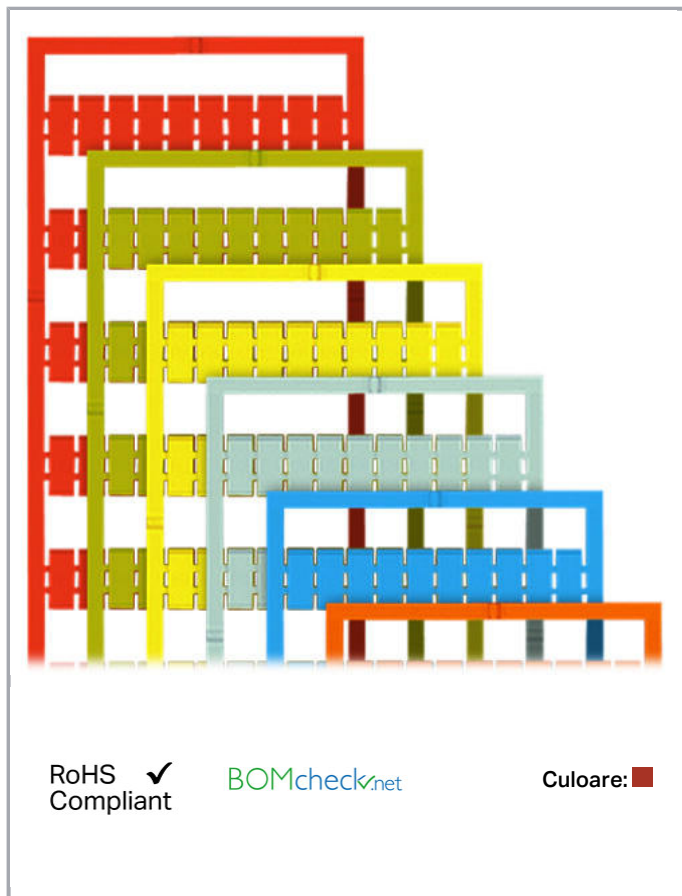

Fișă tehnică | Număr articol: 793-5566/000-005

WMB marking card; as card; MARKED; 1 ... 50 (2x); stretchable 5 - 5.2 mm;
Horizontal marking; snap-on type; red

www.wago.com/793-5566/000-005

RoHS
Compliant

[BOMcheck.net](https://www.bomcheck.net)

Culoare: ■

Date

Technical Data

Marking	1 ... 50
Marking (number)	2
Marking direction	Horizontal marking
Marking color	black
Marking type	Numbers
Darstellung des Aufdrucks	consecutive numbers per strip
Pre-assembly	10 strips with 10 markers per card

Aveți întrebări despre produsele noastre?
Vă stăm la dispoziție pentru preluarea apelului la +40 (0) 31 421 85 68.

Geometrical Data

Marker/Strip width	5 ... 5,2 mm
Marker width	5 mm

Material Data

Color	red
Weight	8,8 g
Fire load	0,264 MJ

Separating an individual marker from the WMB marker strip – for larger terminal blocks.

Marking

Supus modificărilor.

Snapping a WMB marker strip into the marker slot of the double marker carrier.

Snapping a marking strip into the marker slot.