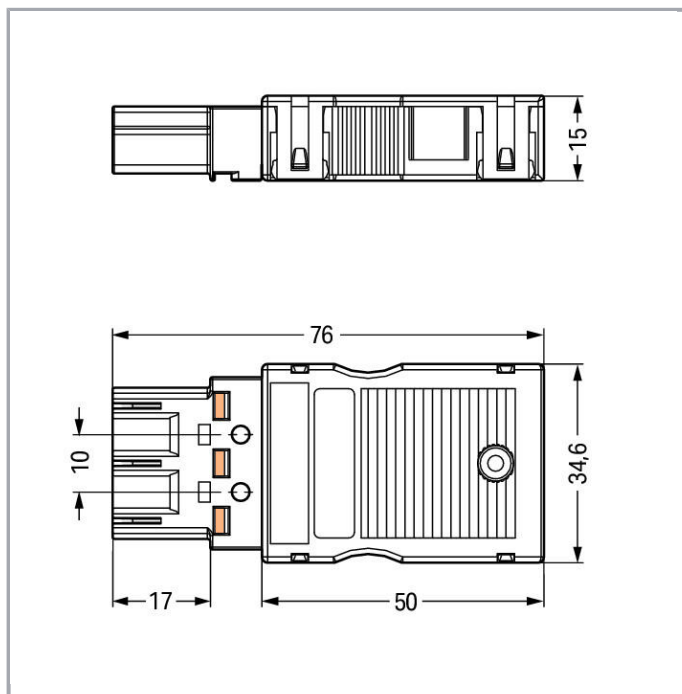

Date

Electrical data

Ratings per IEC/EN 60664-1

Nominal voltage (III/3)	250 V
Rated surge voltage (III/3)	4 kV
Rated current	25 A
Legend (ratings)	(III / 3) ≙ Overvoltage category III / Pollution degree 3

Approvals per UL 1977

Rated voltage UL 1977	600 V
Rated current UL 1977	23 A

Connection data

Connection technology	Push-in CAGE CLAMP®
Note (strip length)	see also packaging or instructions
Pole No.	3

Supus modificărilor.

WAGO Kontakttechnik GmbH & Co. KG
/Representative Office Romania
Sos. Pipera-Tunari nr. 1/1
building 1, 2nd floor | 077190 Voluntari, Ilfov
Tel.: +40-(0)31 421 85 68 | Email: info-RO@wago.com

Aveți întrebări despre produsele noastre?
Vă stăm la dispoziție pentru preluarea apelului la +40 (0) 31 421 85 68.