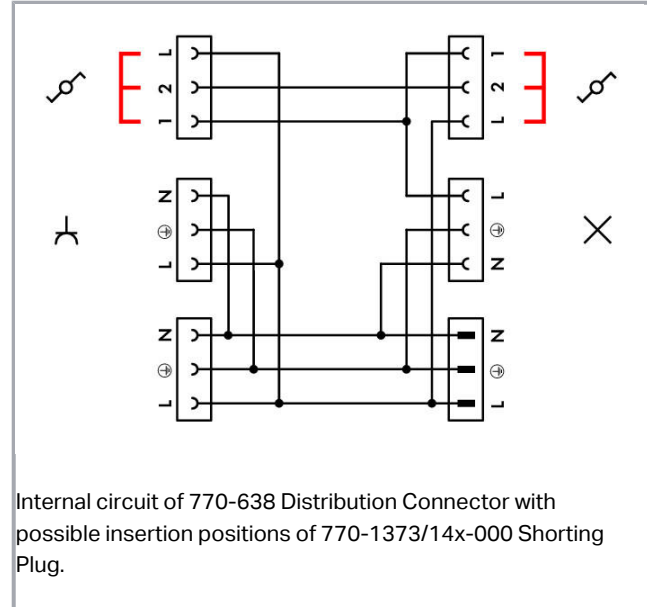

Fișă tehnică | Număr articol: 770-1373/146-000

Shorting plug; with assembled strain relief housing; 3-pole; Cod. S; Bridge 1-2; 4,00 mm<sup>2</sup>; brown

[www.wago.com/770-1373/146-000](http://www.wago.com/770-1373/146-000)

**Approvals per UL 1977**

Rated voltage UL 1977	600 V
Rated current UL 1977	23 A

**Connection data**

Connection technology	Push-in CAGE CLAMP®
Note (strip length)	see also packaging or instructions
Pole No.	3

## Geometrical Data

Pin spacing	10 mm / 0.394 inch
Width	34.6 mm / 1.362 inch
Height	15 mm / 0.591 inch
Depth	76 mm / 2.992 inch