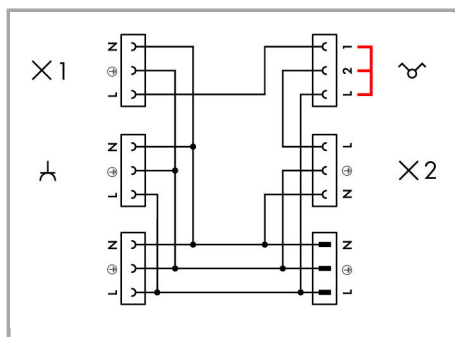

Descărcări

CAD/CAE-Data

CAE data

EPLAN Data Portal 770-1373/146-000	URL	Descărcare
WSCAD Universe 770-1373/146-000	URL	Descărcare

Installation Notes

Internal circuit of 770-637 Distribution Connector with possible insertion position of 770-1373/14x-000 Shorting Plug.

Familie de produse

<i>WINSTA</i>® MIDI

Afișare globală produse din familie.

Supus modificărilor.

WAGO Kontakttechnik GmbH & Co. KG
/Representative Office Romania
Sos. Pipera-Tunari nr. 1/1
building 1, 2nd floor | 077190 Voluntari, Ilfov
Tel.: +40-(0)31 421 85 68 | Email: info-RO@wago.com

Aveți întrebări despre produsele noastre?
Vă stăm la dispoziție pentru preluarea apelului la +40 (0) 31 421 85 68.