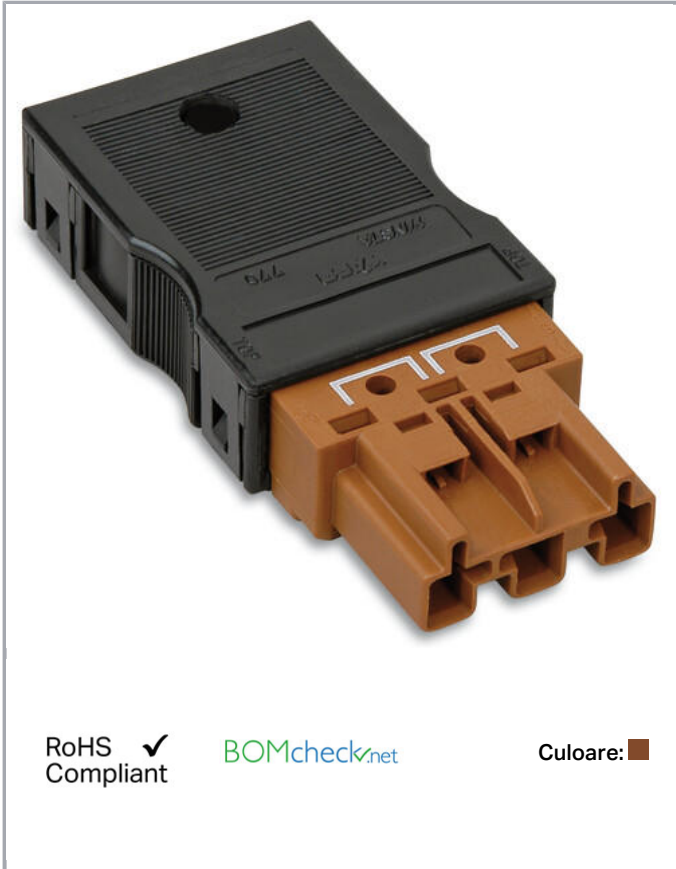

Fișă tehnică | Număr articol: 770-1373/146-000

Shorting plug; with assembled strain relief housing; 3-pole; Cod. S; Bridge 1-2; 4,00 mm<sup>2</sup>; brown

[www.wago.com/770-1373/146-000](http://www.wago.com/770-1373/146-000)

**Approvals per UL 1977**

Rated voltage UL 1977	600 V
Rated current UL 1977	23 A

**Connection data**

Connection technology	Push-in CAGE CLAMP®
Note (strip length)	see also packaging or instructions
Pole No.	3