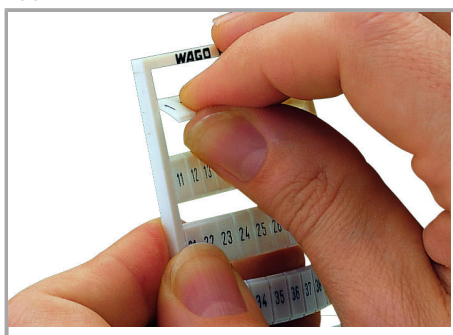

Fire load 0,257 MJ

Commercial data

Product Group	2 (Terminal Block Accessories)
Packaging type	BOX
Country of origin	DE
GTIN	4045454640842
Customs tariff number	491 19900000

Counterpart

Installation Notes

Application

Separating a strip from the WMB marker card.