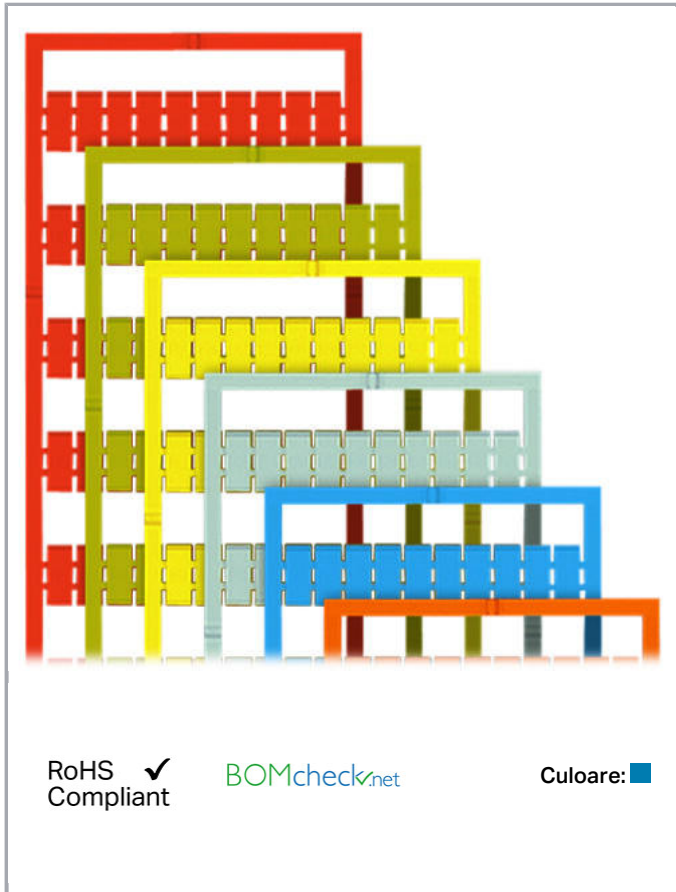

Fișă tehnică | Număr articol: 793-5508/000-006

WMB marking card; as card; MARKED; 101 ... 150 (2x); stretchable 5 - 5.2 mm; Horizontal marking; snap-on type; blue

www.wago.com/793-5508/000-006

Date

Technical Data

Marking	101 ... 150
Marking (number)	2
Marking direction	Horizontal marking
Marking color	black
Marking type	Digits
Darstellung des Aufdrucks	consecutive numbers per strip
Pre-assembly	10 strips with 10 markers per card

Aveți întrebări despre produsele noastre?
Vă stăm la dispoziție pentru preluarea apelului la +40 (0) 31 421 85 68.

Geometrical Data

Marker/Strip width	5 ... 5.2 mm
Marker width	5 mm

Material Data

Color	blue
Weight	8,8 g
Fire load	0,264 MJ

Separating an individual marker from the WMB marker strip – for larger terminal blocks.

Marking

Supus modificărilor.

Snapping a WMB marker strip into the marker slot of the double marker carrier.

Snapping a marking strip into the marker slot.