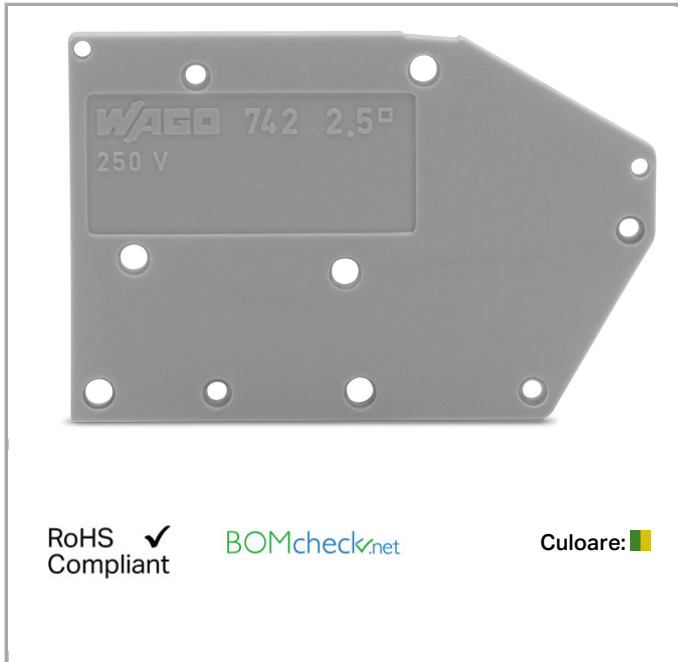

## Fișă tehnică | Număr articol: 742-800

End plate; snap-fit type; 1.5 mm thick; green-yellow

[www.wago.com/742-800](http://www.wago.com/742-800)

RoHS   
Compliant

BOMcheck.net

Culoare: