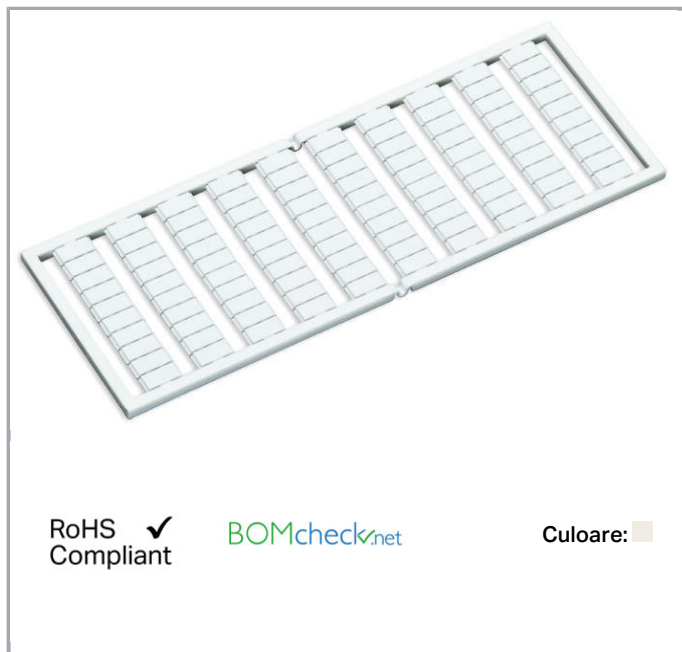

## Fișă tehnică | Număr articol: 209-424

WSB marking card; as card; MARKED; 99 / 100 (50 each); not stretchable;  
Horizontal marking; snap-on type; white

[www.wago.com/209-424](http://www.wago.com/209-424)