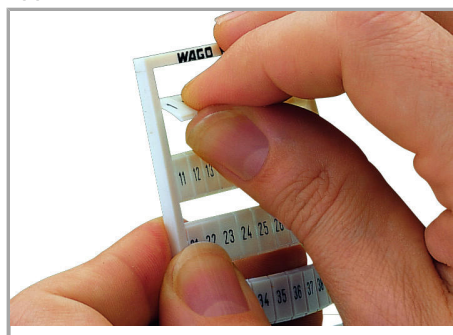

Weight	7,2 g
Fire load	0,215 MJ

Commercial data

Product Group	2 (Terminal Block Accessories)
Packaging type	BOX
Country of origin	DE
GTIN	4045454603144
Customs tariff number	491 19900000

Counterpart

Installation Notes

Application

Separating a strip from the WMB marker card.