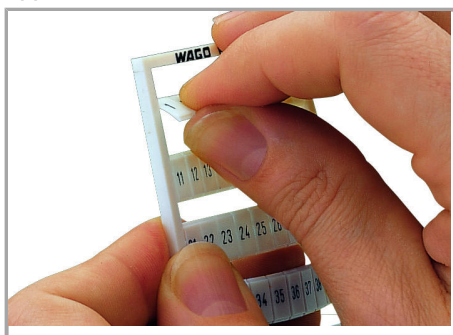

Weight	7,2 g
Fire load	0,215 MJ

Commercial data

Product Group	2 (Terminal Block Accessories)
Packaging type	BOX
Country of origin	DE
GTIN	4045454579074
Customs tariff number	491 19900000

Counterpart

Installation Notes

Application

Separating a strip from the WMB marker card.