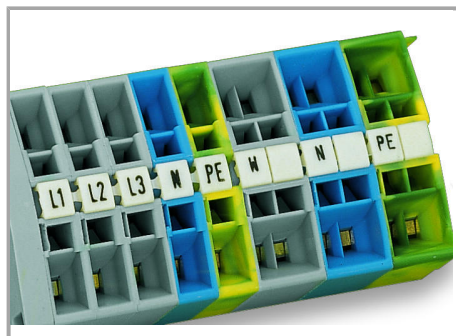

Darstellung des Aufdrucks	consecutive symbols per strip
Pre-assembly	10 strips with 10 markers per card

Geometrical Data

Marker/Strip width	5 mm
Marker width	5 mm

Material Data

Color	white
Weight	6,2 g
Fire load	0,201 MJ

Commercial data

Product Group	9 (Std. Chassis Mt. Blocks)
Packaging type	BOX
Country of origin	DE
GTIN	4017332275835
Customs tariff number	4911990000

Counterpart

Installation Notes

Marking

Marking via Mini-WSB Quick markers.

Familie de produse

Supus modificărilor.

WAGO Kontakttechnik GmbH & Co. KG
/Representative Office Romania
Sos. Pipera-Tunari nr. 1/1
building 1, 2nd floor | 077190 Voluntari, Ilfov
Tel.: +40-(0)31 421 85 68 | Email: info-RO@wago.com

Aveți întrebări despre produsele noastre?
Vă stăm la dispoziție pentru preluarea apelului la +40 (0) 31 421 85 68.