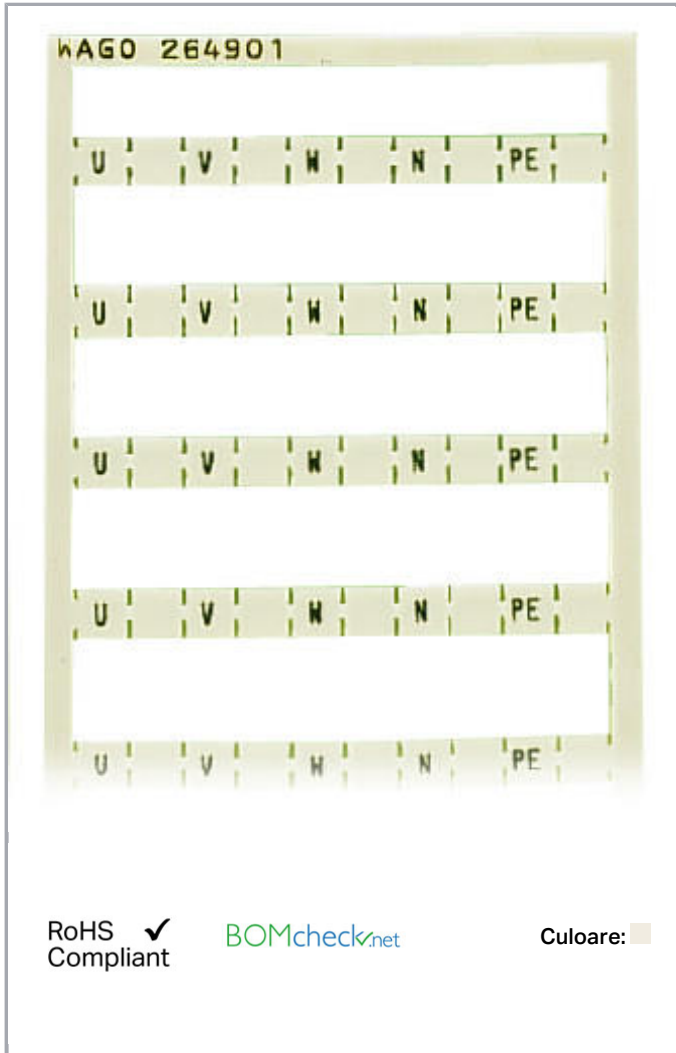

Fișă tehnică | Număr articol: 264-901

Mini-WSB marking card; as card; MARKED; U, , V, , W, , N, , PE; not stretchable; Horizontal marking; snap-on type; white

www.wago.com/264-901

Date

Technical Data

Marking	U, , V, , W, , N, , PE, ;
Marking (number)	10
Marking direction	Horizontal marking
Marking color	black
Marking type	Symbol

Aveți întrebări despre produsele noastre?
Vă stăm la dispoziție pentru preluarea apelului la +40 (0) 31 421 85 68.

Darstellung des Aufdrucks	consecutive symbols per strip
Pre-assembly	10 strips with 10 markers per card

Geometrical Data

Marker/Strip width	5 mm
Marker width	5 mm

Material Data

Color	white
Weight	6,2 g
Fire load	0,201 MJ

Commercial data

Product Group	9 (Std. Chassis Mt. Blocks)
Packaging type	BOX
Country of origin	DE
GTIN	4017332275835
Customs tariff number	4911990000