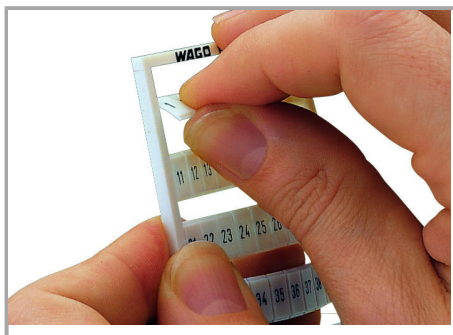

Fișă tehnică | Număr articol: 793-3652

WMB marking card; as card; MARKED; +/- (50x); Vertical marking; snap-on type; white

www.wago.com/793-3652

Date

Technical Data

Marking	+/-
Marking (number)	50
Marking direction	Vertical marking
Marking color	black
Marking type	Symbol
Darstellung des Aufdrucks	same symbols per strip
Pre-assembly	10 strips with 10 markers per card

Geometrical Data

Marker/Strip width	3.5 mm
Marker width	3,5 mm

Material Data

Color	white
Weight	6,5 g

Supus modificărilor.

WAGO Kontakttechnik GmbH & Co. KG
/Representative Office Romania
Sos. Pipera-Tunari nr. 1/1
building 1, 2nd floor | 077190 Voluntari, Ilfov
Tel.: +40-(0)31 421 85 68 | Email: info-RO@wago.com

Counterpart

Installation Notes

Application

Separating a strip from the WMB marker card.

Stretching a WMB marker strip.

Separating an individual marker from the WMB marker strip – for larger terminal blocks.