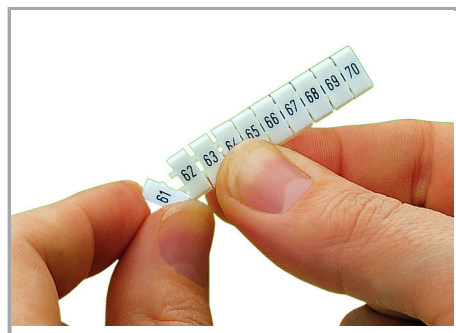

Commercial data

Packaging type	bag
Country of origin	DE
GTIN	4055143367936
Customs tariff number	49119900000

Counterpart

Produse compatibile

Marking accessories

Nr. articol: 258-5000

Thermal transfer printer; Smart Printer; for complete control cabinet marking; 300 dpi

www.wago.com/258-5000

Nr. articol: 258-5007

Roller; for Smart Printer; for WMB-Inline WAGO (2009-115, -114, -113); 1 grinding device

www.wago.com/258-5007

Installation Notes

Application

Separating an individual marker from the WMB marker strip – for larger terminal blocks.

Marking

Supus modificărilor.

WAGO Kontakttechnik GmbH & Co. KG
/Representative Office Romania
Sos. Pipera-Tunari nr. 1/1
building 1, 2nd floor | 077190 Voluntari, Ilfov
Tel.: +40-(0)31 421 85 68 | Email: info-RO@wago.com

Aveți întrebări despre produsele noastre?
Vă stăm la dispoziție pentru preluarea apelului la +40 (0) 31 421 85 68.