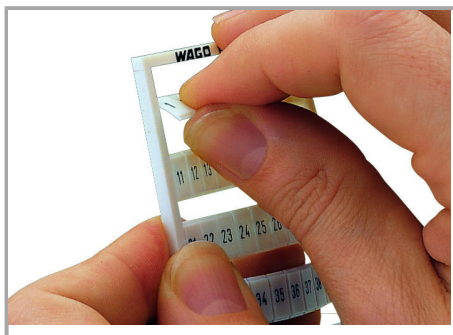

Fișă tehnică | Număr articol: 793-4652

WMB marking card; as card; MARKED; +/- (50x); stretchable 4 - 4.2 mm;

Vertical marking; snap-on type; white

www.wago.com/793-4652

Date

Technical Data

Marking	+/-
Marking direction	Vertical marking
Marking color	black
Marking type	Symbol
Darstellung des Aufdrucks	same symbols per strip
Pre-assembly	10 strips with 10 markers per card

Geometrical Data

Marker/Strip width	4 ... 4.2 mm
Marker width	4 mm

Material Data

Color	white
Weight	7,2 g

Supus modificărilor.

WAGO Kontakttechnik GmbH & Co. KG
/Representative Office Romania
Sos. Pipera-Tunari nr. 1/1
building 1, 2nd floor | 077190 Voluntari, Ilfov
Tel.: +40-(0)31 421 85 68 | Email: info-RO@wago.com

Counterpart

Installation Notes

Application

Separating a strip from the WMB marker card.

Stretching a WMB marker strip.

Separating an individual marker from the WMB marker strip – for larger terminal blocks.