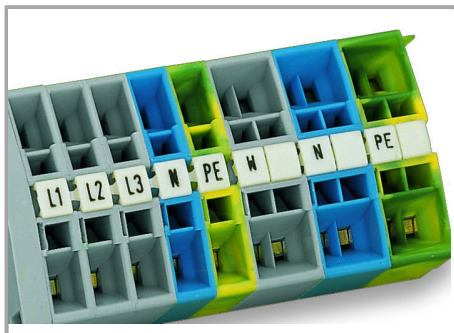

Material Data

Color	white
Weight	6,2 g
Fire load	0,201 MJ

Commercial data

Product Group	2 (Terminal Block Accessories)
Packaging type	BOX
Country of origin	DE
GTIN	4017332133210
Customs tariff number	4911990000

Counterpart

Installation Notes

Marking

Marking via Mini-WSB Quick markers.

Familie de produse

Mini-WSB

Afișare globală produse din familie.

Supus modificărilor.