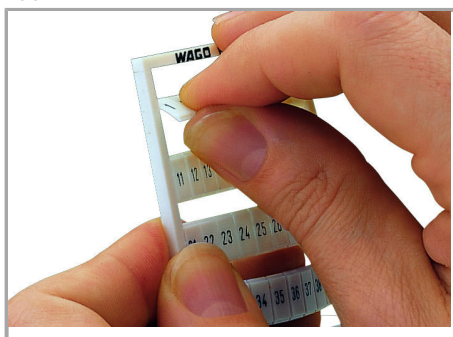

Pre-assembly

10 strips with 10 markers per card

Geometrical Data

Marker/Strip width	5 ... 5.2 mm

Marker width	5 mm

Material Data

Color	white

Weight	8,4 g

Fire load	0,256 MJ

Commercial data

Product Group	2 (Terminal Block Accessories)

Packaging type	BOX

Country of origin	DE

GTIN	4045454817077

Customs tariff number	49119900000

Counterpart

Installation Notes

Application

Separating a strip from the WMB marker card.