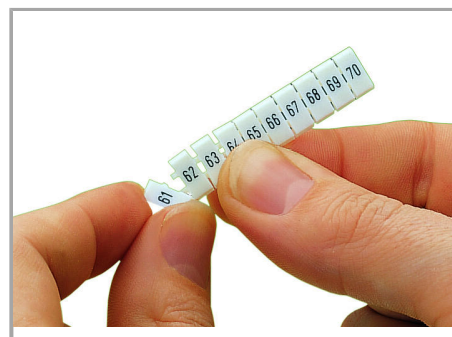

Separating an individual marker from the WMB marker strip – for larger terminal blocks.

Marking

Supus modificărilor.

WAGO Kontakttechnik GmbH & Co. KG
/Representative Office Romania
Sos. Pipera-Tunari nr. 1/1
building 1, 2nd floor | 077190 Voluntari, Ilfov
Tel.: +40-(0)31 421 85 68 | Email: info-RO@wago.com

Aveți întrebări despre produsele noastre?
Vă stăm la dispoziție pentru preluarea apelului la +40 (0) 31 421 85 68.