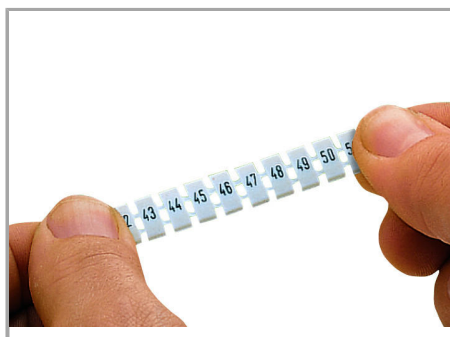

Stretching a WMB marker strip.