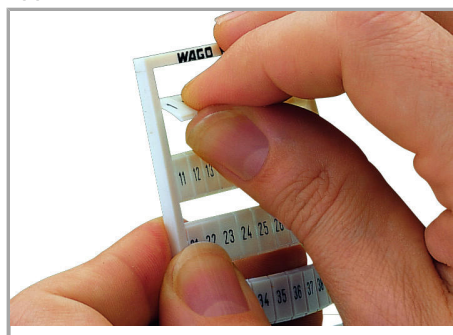

Fișă tehnică | Număr articol: 793-4612

WMB marking card; as card; MARKED; 401 ... 500 (1x); stretchable 4 - 4.2 mm; Vertical marking; snap-on type; white

www.wago.com/793-4612

Date

Technical Data

Marking	401 ... 500
Marking (number)	1
Marking direction	Vertical marking
Marking color	black
Marking type	Digits
Darstellung des Aufdrucks	consecutive numbers per strip
Pre-assembly	10 strips with 10 markers per card

Geometrical Data

Marker/Strip width	4 ... 4.2 mm
Marker width	4 mm

Material Data

Color	white
-------	-------

Supus modificărilor.

WAGO Kontakttechnik GmbH & Co. KG
/Representative Office Romania
Sos. Pipera-Tunari nr. 1/1
building 1, 2nd floor | 077190 Voluntari, Ilfov
Tel.: +40-(0)31 421 85 68 | Email: info-RO@wago.com

Counterpart

Installation Notes

Application

Separating a strip from the WMB marker card.

Stretching a WMB marker strip.

Separating an individual marker from the WMB marker strip – for larger terminal blocks.