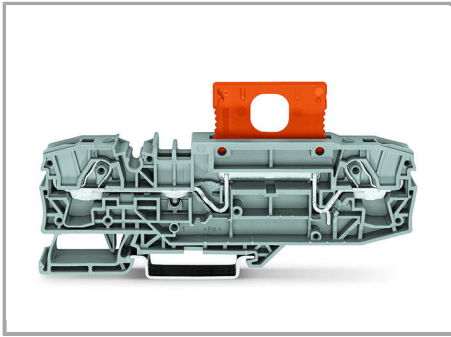

Carrier terminal block with disconnect plug (2006-8401) in operating position