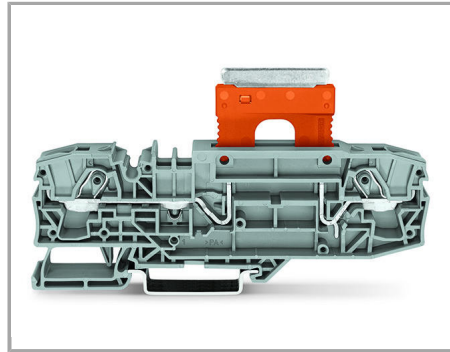

Carrier terminal block with disconnect plug (2006-8401) in parked position

Familie de produse

TOPJOB® S

TOPJOB® S: In various industrial applications and modern building installations, WAGO's wide and versatile range of rail-mount terminal blocks provides more than just reliable electrical connections.

[Afișare globală produse din familie.](#)

Supus modificărilor.