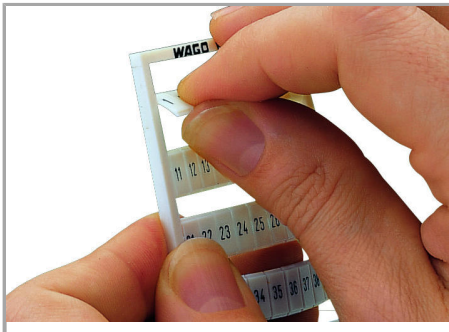

Fișă tehnică | Număr articol: 793-627

WMB marking card; as card; MARKED; 19 / 20 (50 each); not stretchable;

Vertical marking; snap-on type; white

www.wago.com/793-627

Date

Technical Data

Marking	19 / 20
Marking (number)	50
Marking direction	Vertical marking
Marking color	black
Marking type	Digits
Darstellung des Aufdrucks	same numbers per strip
Pre-assembly	10 strips with 10 markers per card

Geometrical Data

Marker/Strip width	5 mm
Marker width	5 mm

Material Data

Color	white
Weight	8,8g

Supus modificărilor.

WAGO Kontakttechnik GmbH & Co. KG
/Representative Office Romania
Sos. Pipera-Tunari nr. 1/1
building 1, 2nd floor | 077190 Voluntari, Ilfov
Tel.: +40-(0)31 421 85 68 | Email: info-RO@wago.com

Counterpart

Installation Notes

Application

Separating a strip from the WMB marker card.

Stretching a WMB marker strip.

Separating an individual marker from the WMB marker strip – for larger terminal blocks.