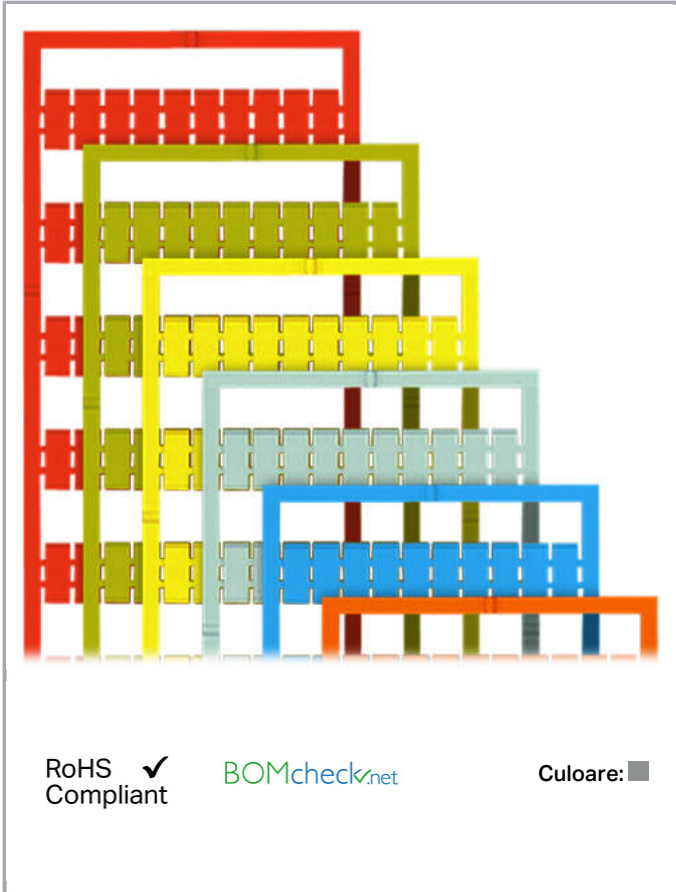

## Fișă tehnică | Număr articol: 793-602/000-007

WMB marking card; as card; MARKED; 1 ... 10 (10x); not stretchable; Vertical marking; snap-on type; gray

[www.wago.com/793-602/000-007](http://www.wago.com/793-602/000-007)

#### Technical Data

Marking	1 ... 10
Marking (number)	10
Marking direction	Vertical marking
Marking color	black
Marking type	Digits
Darstellung des Aufdrucks	consecutive numbers per strip
Pre-assembly	10 strips with 10 markers per card

## Geometrical Data

Marker/Strip width	5 ... 5.2 mm
Marker width	5 mm