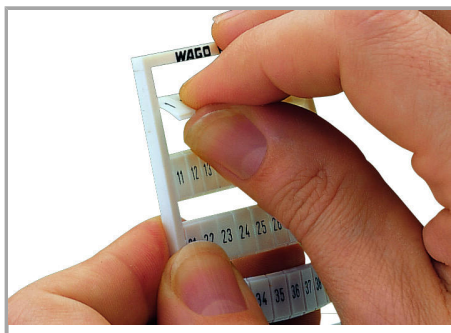

Geometrical Data

Marker/Strip width	5 ... 5.2 mm
Marker width	5 mm

Material Data

Color	gray
Weight	9 g
Fire load	0,27 MJ

Commercial data

Packaging type	BOX
Country of origin	DE
GTIN	4045454154493
Customs tariff number	491 19900000

Counterpart

Installation Notes

Application

Separating a strip from the WMB marker card.