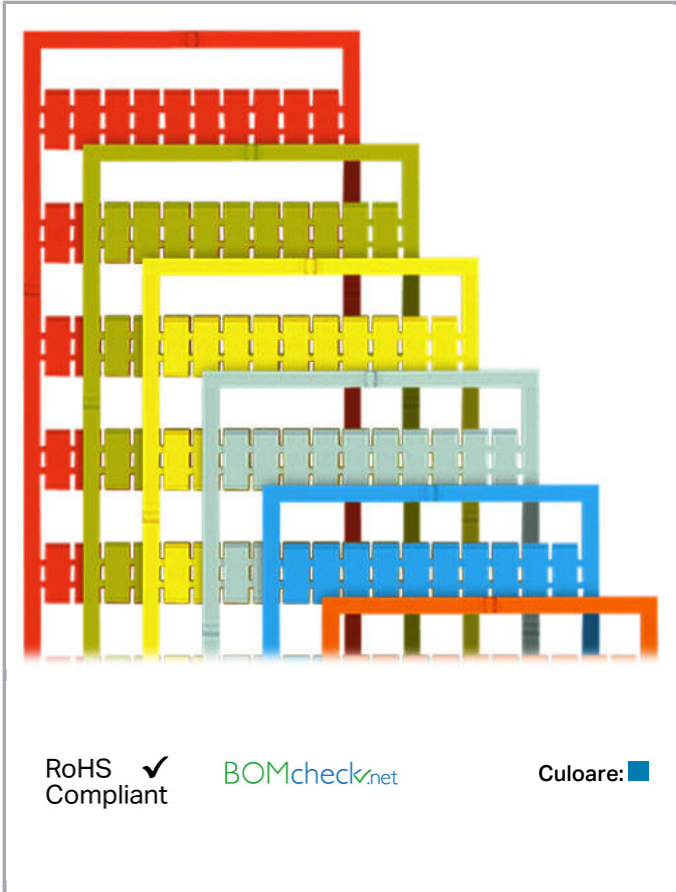

## Fișă tehnică | Număr articol: 793-666/000-006

WMB marking card; as card; MARKED; 1 ... 50 (2x); not stretchable; Vertical marking; snap-on type; blue

[www.wago.com/793-666/000-006](http://www.wago.com/793-666/000-006)

#### Technical Data

Marking	1 ... 50
Marking (number)	2
Marking direction	Vertical marking
Marking color	black
Marking type	Digits
Darstellung des Aufdrucks	consecutive numbers per strip
Pre-assembly	10 strips with 10 markers per card

## Geometrical Data

Marker/Strip width	5 mm
Marker width	5 mm