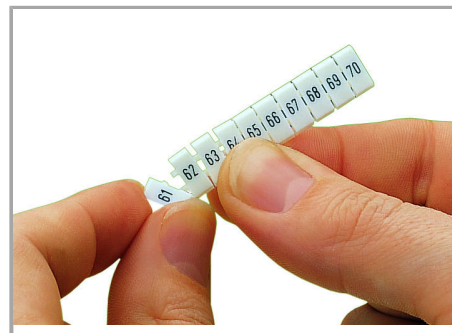

Separating an individual marker from the WMB marker strip – for larger terminal blocks.

Marking

Supus modificărilor.