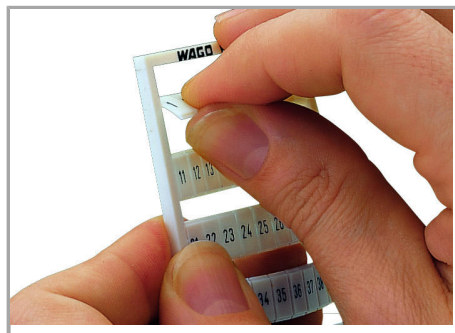

Geometrical Data

Marker/Strip width	5 mm
Marker width	5 mm

Material Data

Color	blue
Weight	9 g
Fire load	0,27 MJ

Commercial data

Product Group	2 (Terminal Block Accessories)
Packaging type	BOX
Country of origin	DE
GTIN	4017332835633
Customs tariff number	49119900000

Counterpart

Installation Notes

Application

Separating a strip from the WMB marker card.