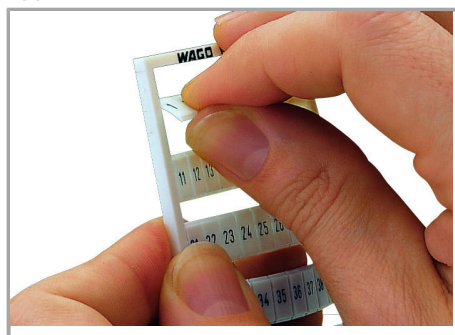

Fișă tehnică | Număr articol: 793-4524

WMB marking card; as card; MARKED; 13 / 14 (50 each); stretchable 4 - 4.2 mm; Horizontal marking; snap-on type; white

www.wago.com/793-4524

Date

Technical Data

Marking	13 / 14
Marking (number)	50
Marking direction	Horizontal marking
Marking color	black
Marking type	Digits
Darstellung des Aufdrucks	same numbers per strip
Pre-assembly	10 strips with 10 markers per card

Geometrical Data

Marker/Strip width	4 ... 4.2 mm
Marker width	4 mm

Material Data

Color	white
-------	-------

Supus modificărilor.

WAGO Kontakttechnik GmbH & Co. KG
/Representative Office Romania
Sos. Pipera-Tunari nr. 1/1
building 1, 2nd floor | 077190 Voluntari, Ilfov
Tel.: +40-(0)31 421 85 68 | Email: info-RO@wago.com

Counterpart

Installation Notes

Application

Separating a strip from the WMB marker card.

Stretching a WMB marker strip.

Separating an individual marker from the WMB marker strip – for larger terminal blocks.