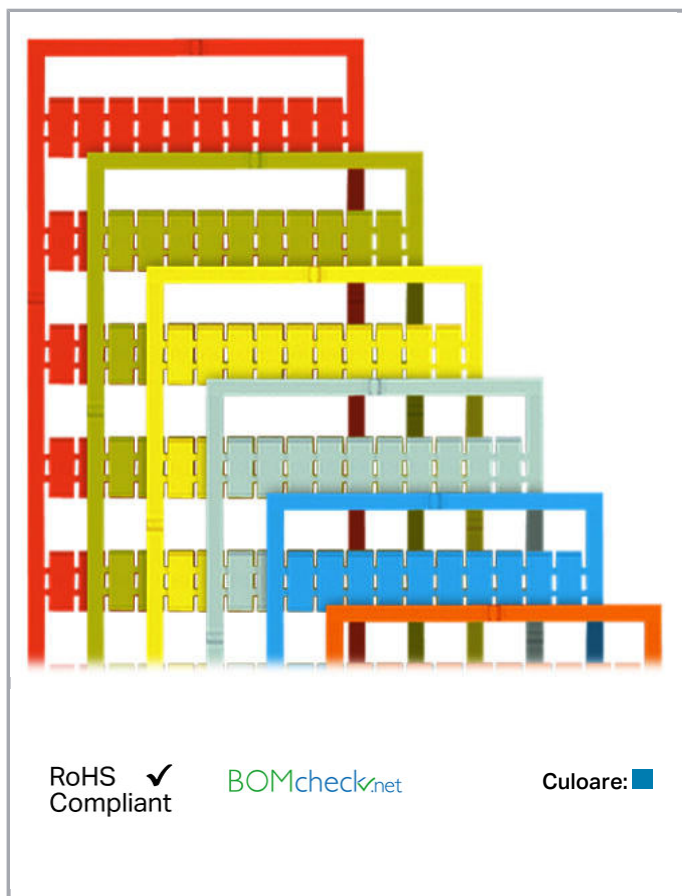

## Fișă tehnică | Număr articol: 793-566/000-006

WMB marking card; as card; MARKED; 1 ... 50 (2x); not stretchable; Horizontal marking; snap-on type; blue

[www.wago.com/793-566/000-006](http://www.wago.com/793-566/000-006)

#### Technical Data

Marking	1 ... 50
Marking (number)	2
Marking direction	Horizontal marking
Marking color	black
Marking type	Numbers
Darstellung des Aufdrucks	consecutive numbers per strip
Pre-assembly	10 strips with 10 markers per card