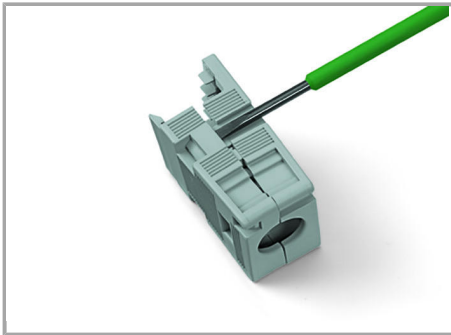

Supus modificărilor.

Descriere articol

- Suitable for cable clamp
- 1 x cable outlet (rear side)
- 2 x cable outlet (side)
- 2 covers included

Date

Electrical data

Ratings per IEC/EN 60664-1

Legend (ratings)

Assembly

Snapping a cover into the unused cable outlet.

Assembly

Supus modificărilor.

Strain relief housing shown with a male connector equipped with CAGE CLAMP®

Assembly

Disassembling a strain relief housing is only possible using an operating tool (e.g., 210-719).