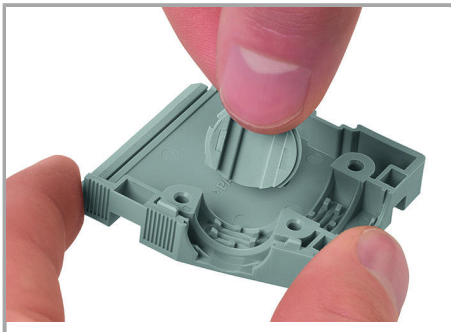

Supus modificărilor.

Descriere articol

- Suitable for cable clamp
- 1 x cable outlet (rear side)
- 2 x cable outlet (side)
- 2 covers included

Date

Electrical data

Ratings per IEC/EN 60664-1

Legend (ratings)

Assembly

Snapping a cover into the unused cable outlet.

Assembly

Supus modificărilor.

Strain relief housing shown with a male connector equipped with CAGE CLAMP®

Assembly

Disassembling a strain relief housing is only possible using an operating tool (e.g., 210-719).