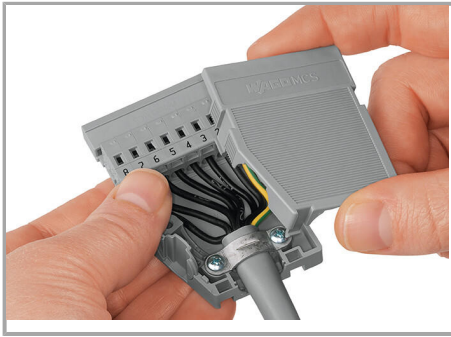

Supus modificărilor.

Descriere articol

- Suitable for cable clamp
- 1 x cable outlet (rear side)
- 2 x cable outlet (side)
- 2 covers included

Date

Electrical data

Ratings per IEC/EN 60664-1

Legend (ratings)

Assembly

Snapping a cover into the unused cable outlet.

Assembly

Supus modificărilor.

Strain relief housing shown with a male connector equipped with CAGE CLAMP®

Assembly

Disassembling a strain relief housing is only possible using an operating tool (e.g., 210-719).