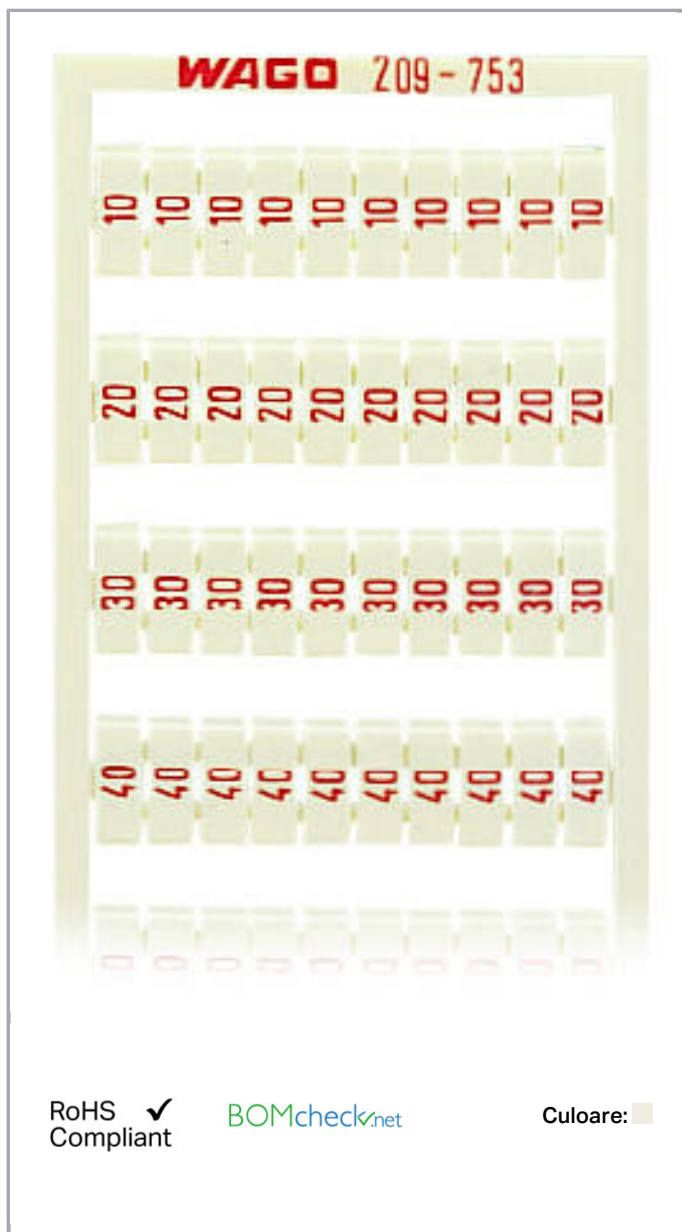

Fișă tehnică | Număr articol: 209-753

WSB marking card; as card; MARKED; 10, 20 ... 50 (20 each); not stretchable;

Vertical marking; snap-on type; white

www.wago.com/209-753

Date

Technical Data

Marking

10, 20 ... 50

Aveți întrebări despre produsele noastre?
Vă stăm la dispoziție pentru preluarea apelului la +40 (0) 31 421 85 68.

Marking (number)	20
Marking direction	Vertical marking
Marking color	red
Marking type	Digits
Darstellung des Aufdrucks	same numbers per strip
Pre-assembly	10 strips with 10 markers per card

Geometrical Data

Marker/Strip width	4 mm
Marker width	4 mm

Material Data

Color	white
Weight	5,3 g
Fire load	0,159 MJ

Commercial data

Product Group	2 (Terminal Block Accessories)
Packaging type	BOX
Country of origin	DE
GTIN	4017332274784
Customs tariff number	49119900000