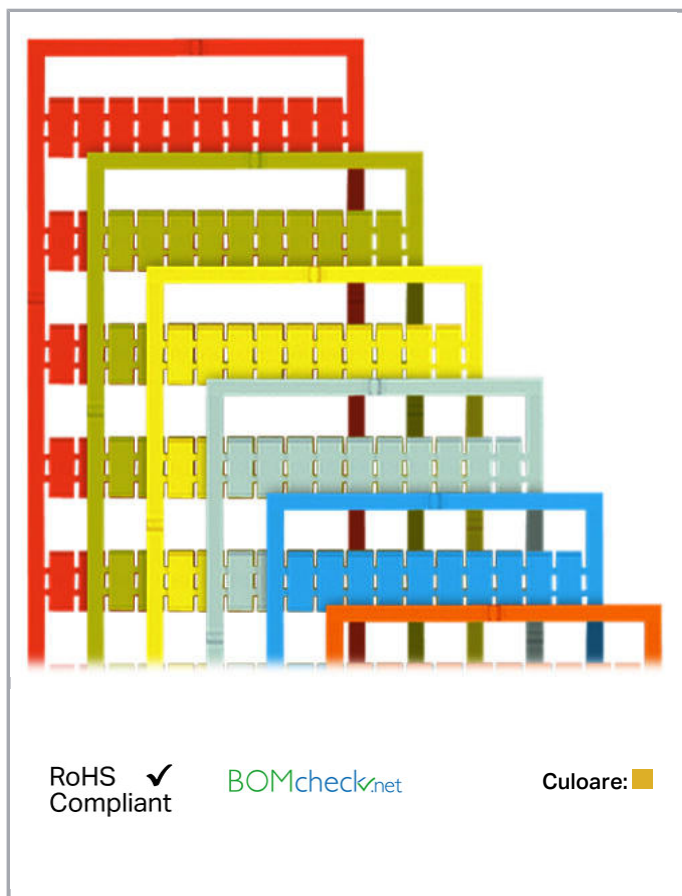

Fișă tehnică | Număr articol: 793-607/000-002

WMB marking card; as card; MARKED; 51 ... 100 (2x); not stretchable; Vertical marking; snap-on type; yellow

www.wago.com/793-607/000-002

Date

Technical Data

Marking	51 ... 100
Marking (number)	2
Marking direction	Vertical marking
Marking color	black
Marking type	Digits
Darstellung des Aufdrucks	consecutive numbers per strip
Pre-assembly	10 strips with 10 markers per card

Aveți întrebări despre produsele noastre?
Vă stăm la dispoziție pentru preluarea apelului la +40 (0) 31 421 85 68.

Geometrical Data

Marker/Strip width	5 ... 5.2 mm
Marker width	5 mm

Material Data

Color	yellow
Weight	9 g
Fire load	0,27 MJ

Stretching a WMB marker strip.

Separating an individual marker from the WMB marker strip – for larger terminal blocks.

Marking

Supus modificărilor.

Snapping a WMB marker strip into the marker slot of the double marker carrier.