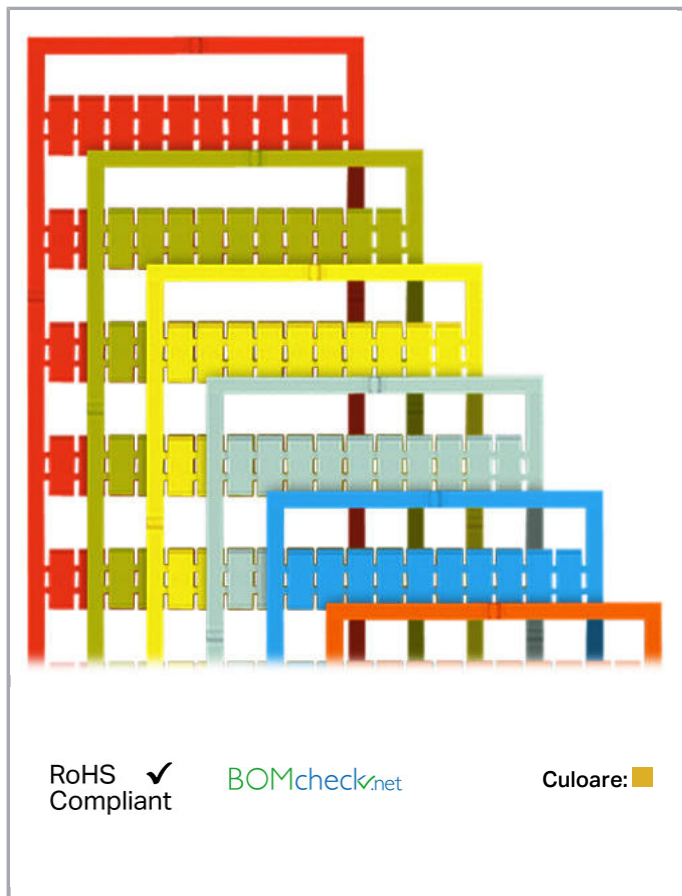

Fișă tehnică | Număr articol: 793-504/000-002

WMB marking card; as card; MARKED; 21 ... 30 (10x); not stretchable;

Horizontal marking; snap-on type; yellow

[www.wago.com/793-504/000-002](http://www.wago.com/793-504/000-002)

### Technical Data

Marking	21 ... 30
Marking (number)	10
Marking direction	Horizontal marking
Marking color	black
Marking type	Digits
Darstellung des Aufdrucks	consecutive numbers per strip
Pre-assembly	10 strips with 10 markers per card

## Geometrical Data

Marker/Strip width	5 mm
Marker width	5 mm