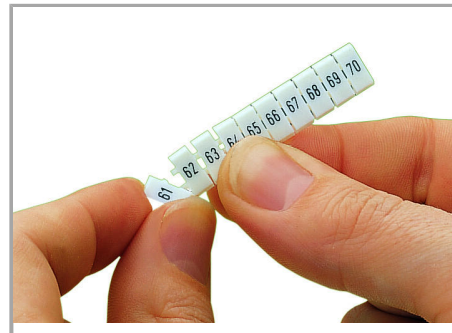

Separating an individual marker from the WMB marker strip – for larger terminal blocks.

Marking

Supus modificărilor.