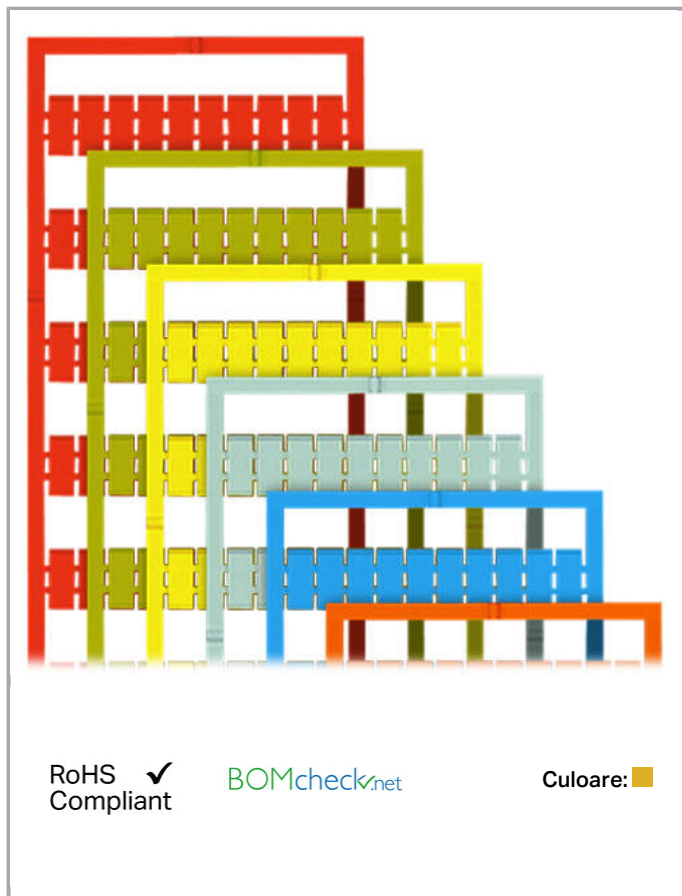

## Fișă tehnică | Număr articol: 793-603/000-002

WMB marking card; as card; MARKED; 11 ... 20 (10x); not stretchable; Vertical marking; snap-on type; yellow

[www.wago.com/793-603/000-002](http://www.wago.com/793-603/000-002)

#### Technical Data

Marking	11 ... 20
Marking (number)	10
Marking direction	Vertical marking
Marking color	black
Marking type	Digits
Darstellung des Aufdrucks	consecutive numbers per strip
Pre-assembly	10 strips with 10 markers per card

## Geometrical Data

Marker/Strip width	5 ... 5.2 mm
Marker width	5 mm