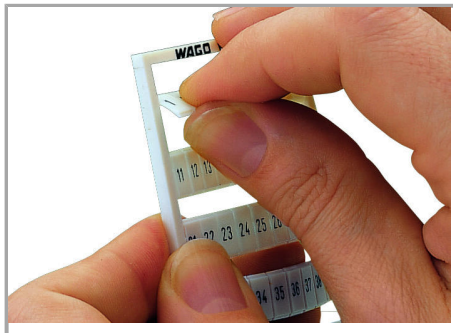

Geometrical Data

Marker/Strip width	5 ... 5.2 mm
Marker width	5 mm

Material Data

Color	yellow
Weight	9 g
Fire load	0,27 MJ

Commercial data

Product Group	2 (Terminal Block Accessories)
Packaging type	BOX
Country of origin	DE
GTIN	4044918145251
Customs tariff number	49119900000

Counterpart

Installation Notes

Application

Separating a strip from the WMB marker card.