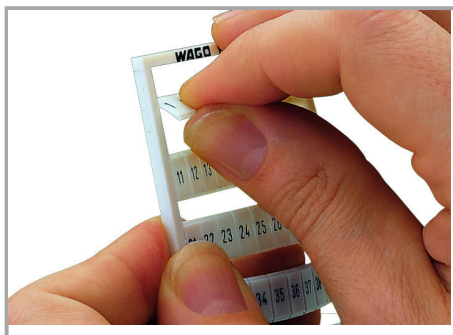

Fire load 0,215 MJ

Commercial data

Product Group	2 (Terminal Block Accessories)
Packaging type	BOX
Country of origin	DE
GTIN	4045454311407
Customs tariff number	4911990000

Counterpart

Installation Notes

Application

Separating a strip from the WMB marker card.