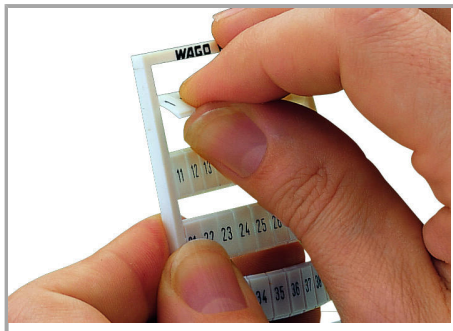

Material Data

Color	white
Weight	8,4 g
Fire load	0,256 MJ

Commercial data

Product Group	2 (Terminal Block Accessories)
Packaging type	BOX
Country of origin	DE
GTIN	4044918960021
Customs tariff number	49119900000

Counterpart

Installation Notes

Application

Separating a strip from the WMB marker card.