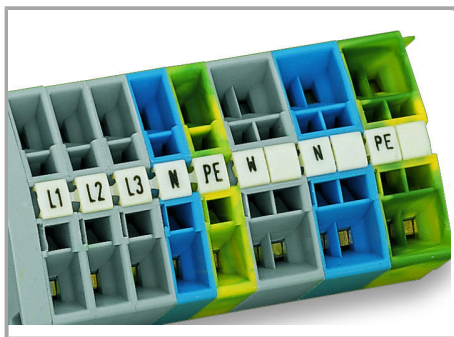

Marker width	5 mm

Material Data

Color	blue
Weight	6,7 g
Fire load	0,201 MJ

Commercial data

Product Group	2 (Terminal Block Accessories)
Packaging type	BOX
Country of origin	DE
GTIN	4017332257763
Customs tariff number	4911990000

Counterpart

Installation Notes

Marking

Marking via Mini-WSB Quick markers.

Familie de produse

Mini-WSB

Afișare globală produse din familie.

Supus modificărilor.