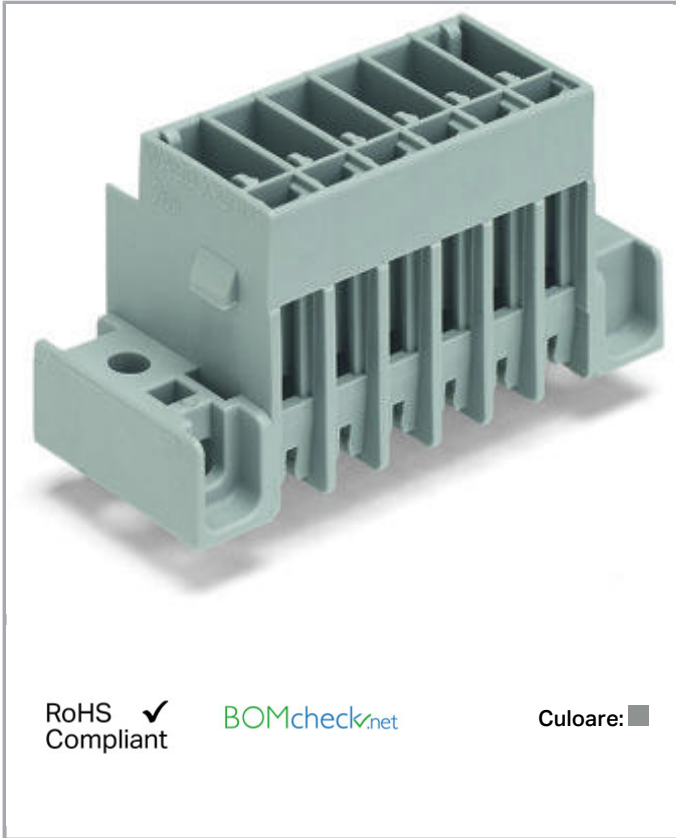

## Fișă tehnică | Număr articol: 769-639/007-000

THT male header; 1.0 x 1.0 mm solder pin; straight; clamping collar; Pin spacing 5 mm; 9-pole; gray

[www.wago.com/769-639/007-000](http://www.wago.com/769-639/007-000)