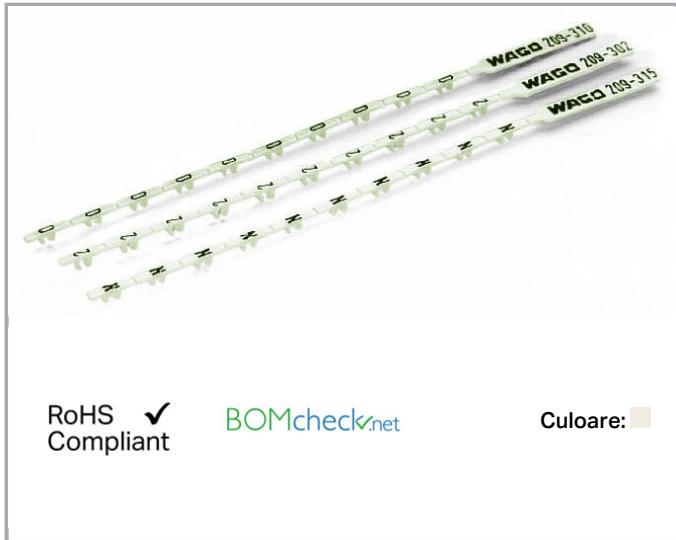

Fișă tehnică | Număr articol: 209-307

Marker strip; MARKED; 7; not stretchable; Horizontal marking; snap-on type; white

www.wago.com/209-307

Date

Technical Data

Marking	7
Marking (number)	10
Marking direction	Horizontal marking
Marking color	black
Marking type	Digits

Material Data

Color	white
Weight	0,3 g
Fire load	0,01 MJ

Commercial data

Product Group	2 (Terminal Block Accessories)
Packaging type	BOX
Country of origin	DE
GTIN	4017332276764
Customs tariff number	4911990000