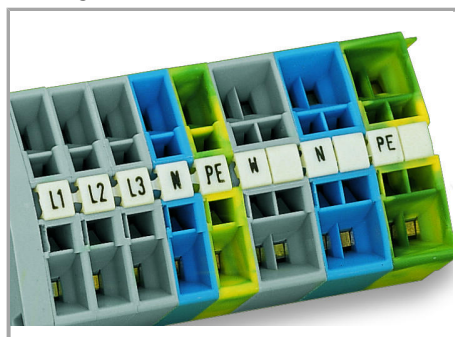

Fișă tehnică | Număr articol: 247-547

Mini-WSB marking card; as card; MARKED; .07/L (10x/20x); not stretchable; Horizontal marking; snap-on type; white

www.wago.com/247-547

Date

Technical Data

Suitable	for WAGO-I/O-SYSTEM
Marking	.07/L (10x/20x)
Marking direction	Horizontal marking
Marking color	black
Marking type	Symbol
Darstellung des Aufdrucks	consecutive symbols per strip
Pre-assembly	10 strips with 10 markers per card

Geometrical Data

Marker/Strip width	5 mm
Marker width	5 mm

Material Data

Color	white
-------	-------

Supus modificărilor.

WAGO Kontakttechnik GmbH & Co. KG
/Representative Office Romania
Sos. Pipera-Tunari nr. 1/1
building 1, 2nd floor | 077190 Voluntari, Ilfov
Tel.: +40-(0)31 421 85 68 | Email: info-RO@wago.com

Aveți întrebări despre produsele noastre?
Vă stăm la dispoziție pentru preluarea apelului la +40 (0) 31 421 85 68.

Weight	6,5 g
Fire load	0,201 MJ

Commercial data

Product Group	2 (Terminal Block Accessories)
Packaging type	BOX
Country of origin	DE
GTIN	4017332253734
Customs tariff number	491 19900000

Counterpart

Installation Notes

Marking

Marking via Mini-WSB Quick markers.

Familie de produse

Mini-WSB

Afișare globală produse din familie.

Supus modificărilor.