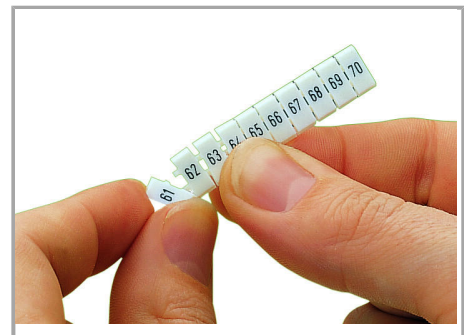

Separating an individual marker from the WMB marker strip – for larger terminal blocks.

Marking

Supus modificărilor.

WAGO Kontakttechnik GmbH & Co. KG
/Representative Office Romania
Sos. Pipera-Tunari nr. 1/1
building 1, 2nd floor | 077190 Voluntari, Ilfov
Tel.: +40-(0)31 421 85 68 | Email: info-RO@wago.com

Aveți întrebări despre produsele noastre?
Vă stăm la dispoziție pentru preluarea apelului la +40 (0) 31 421 85 68.