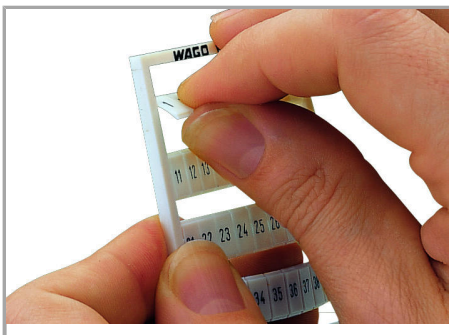

Weight	7,2 g
Fire load	0,215 MJ

Commercial data

Product Group	2 (Terminal Block Accessories)
Packaging type	BOX
Country of origin	DE
GTIN	4044918954105
Customs tariff number	491 19900000

Counterpart

Installation Notes

Application

Separating a strip from the WMB marker card.